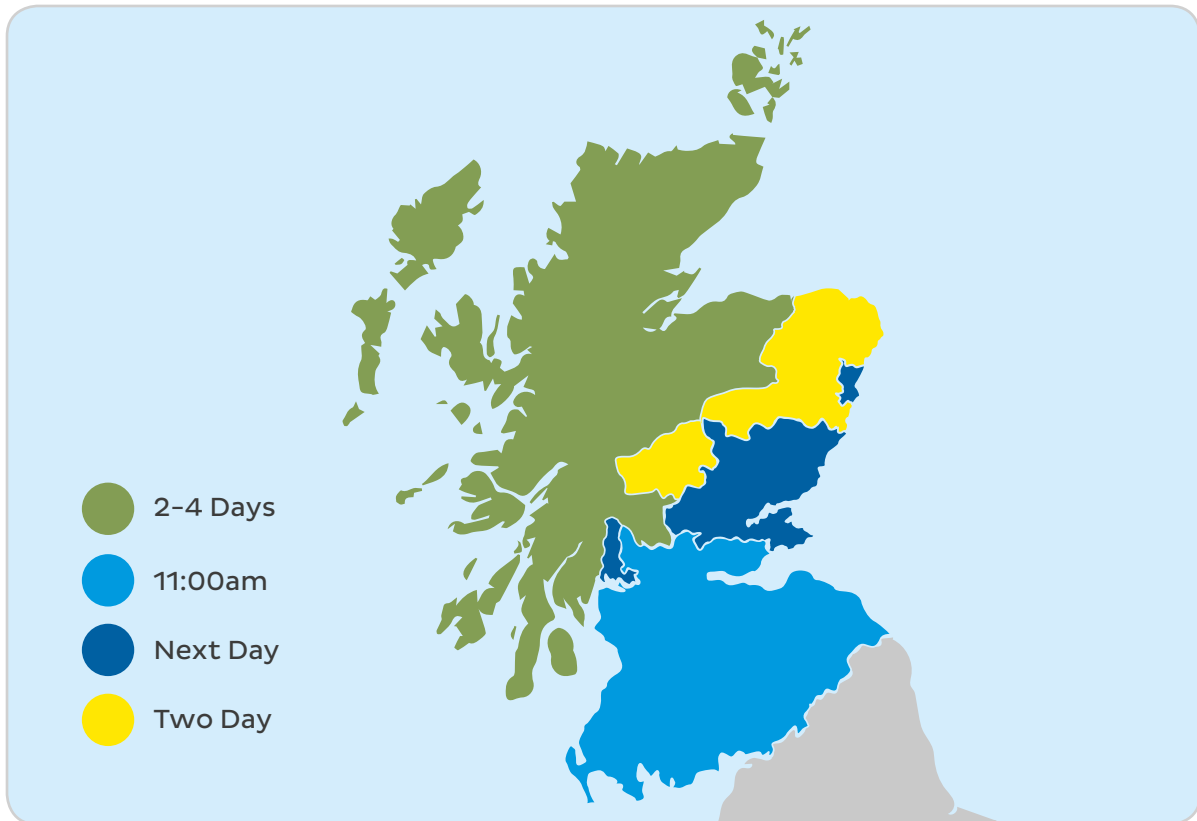

# Our services in Scotland

Postcode	Service
AB10 - AB16	Next Day
AB21 - AB30	Next Day
AB31 - AB54	Two Day
DD1 - DD9	Next Day
DG1 - DG9	11:00am
EH1 - EH99	11:00am
FK1 - FK16	11:00am
G1 - G82	11:00am
G83 - G84	Next Day
G90	11:00am
KA1 - KA30	11:00am

Postcode	Service
KY1 - KY7	11:00am
KY8 - KY10	Next Day
KY11 - KY13	11:00am
KY14 - KY16	Next Day
KY99	11:00am
ML1 - ML12	11:00am
PA1 - PA19	11:00am
PH1 - PH14	Next Day
PH15 - PH18	Two Day
TD1 - TD 15	11:00am
<a href="#">Click here for Scottish Highlands &amp; Islands service times</a>	