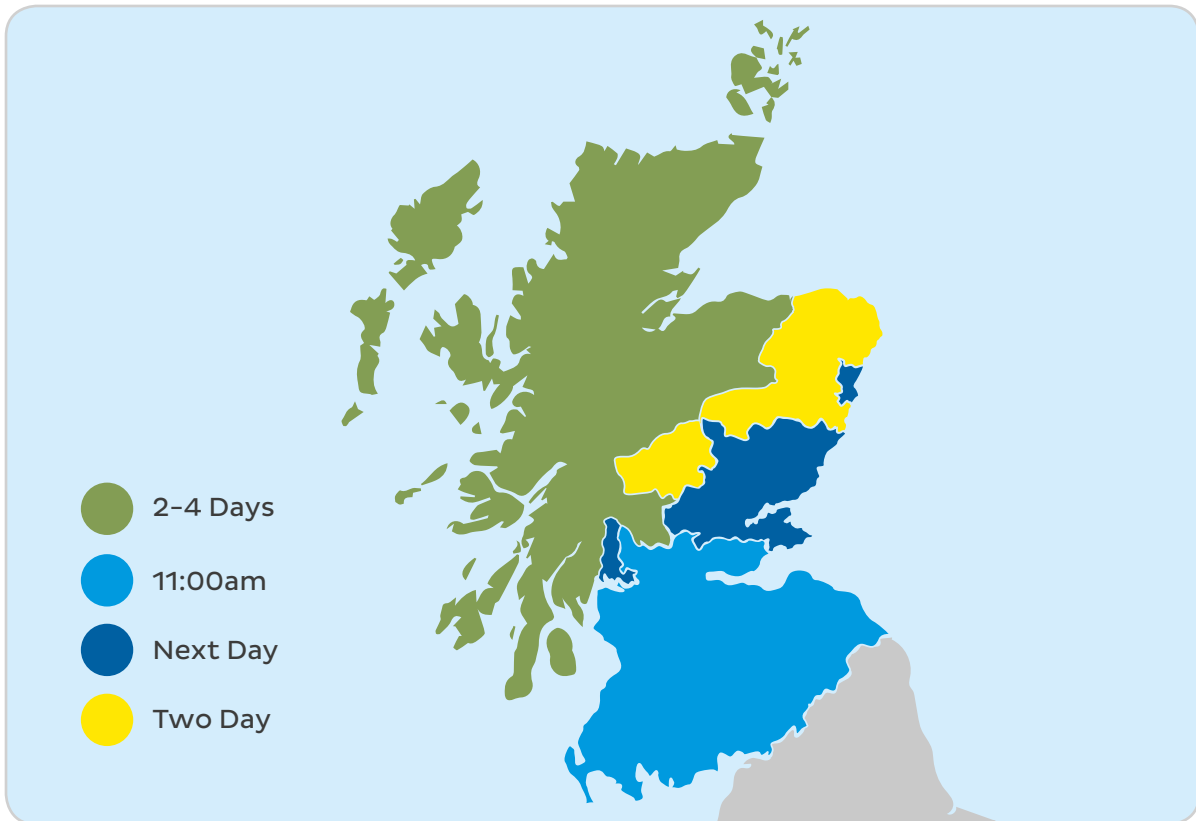

Our services in Scotland

Postcode	Service
AB10 - AB16	Next Day
AB21 - AB30	Next Day
AB31 - AB54	Two Day
DD1 - DD9	Next Day
DG1 - DG9	11:00am
EH1 - EH99	11:00am
FK1 - FK16	11:00am
G1 - G82	11:00am
G83 - G84	Next Day
G90	11:00am
KA1 - KA30	11:00am

Postcode	Service
KY1 - KY7	11:00am
KY8 - KY10	Next Day
KY11 - KY13	11:00am
KY14 - KY16	Next Day
KY99	11:00am
ML1 - ML12	11:00am
PA1 - PA19	11:00am
PH1 - PH14	Next Day
PH15 - PH18	Two Day
TD1 - TD 15	11:00am
Click here for Scottish Highlands & Islands service times	