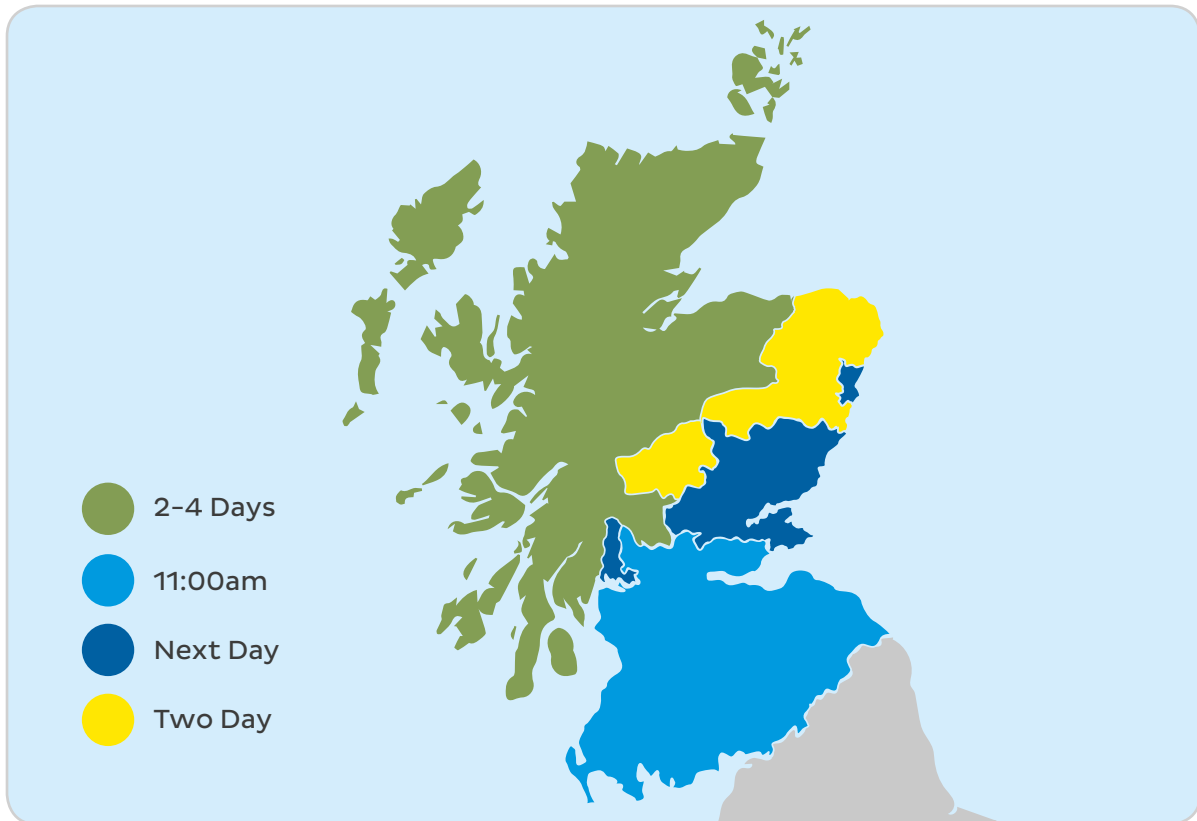

Our services in Scotland

Postcode	Service
AB10 - AB16	Next Day
AB21 - AB30	Next Day
AB31 - AB54	Two Day
DD1 - DD9	Next Day
DG1 - DG9	11:30am
EH1 - EH99	11:30am
FK1 - FK16	11:30am
G1 - G82	11:30am
G83 - G84	Next Day
G90	11:30am
KA1 - KA30	11:30am

Postcode	Service
KY1 - KY7	11:30am
KY8 - KY10	Next Day
KY11 - KY13	11:30am
KY14 - KY16	Next Day
KY99	11:30am
ML1 - ML12	11:30am
PA1 - PA19	11:30am
PH1 - PH14	Next Day
PH15 - PH18	Two Day
TD1 - TD 15	11:30am
Click here for Scottish Highlands & Islands service times	